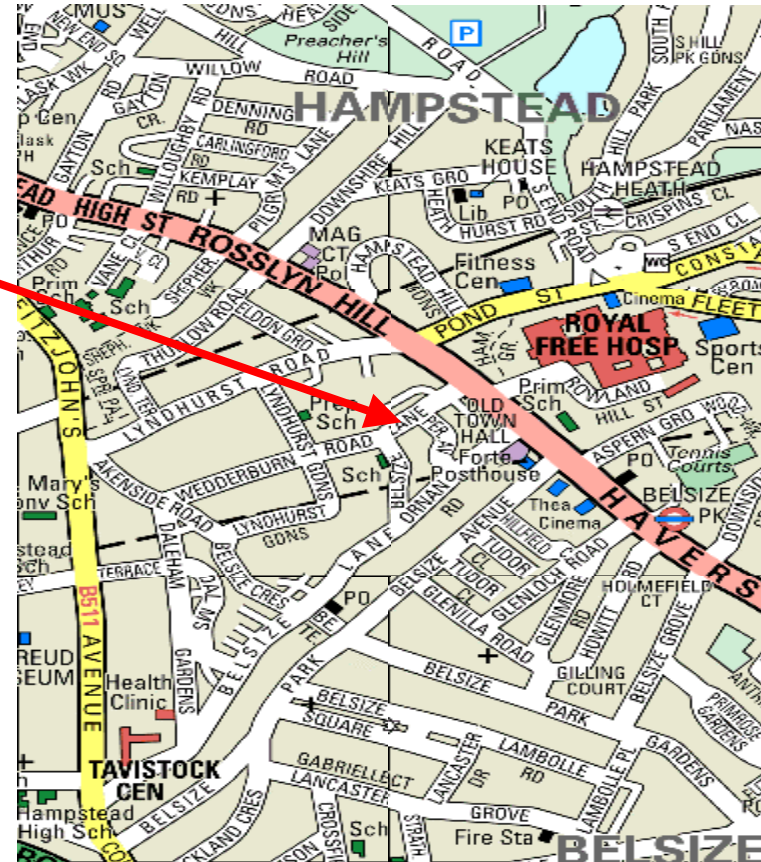

The House Hotel ****

2 Rosslyn Hill
Hampstead
London
NW3 1PH

T: 020 7431 8000

F: 020 7433 1775

Email: reception@thehousehotel.co.uk

Web: www.thehousehotel.co.uk

This hotel is a short tube journey away. Further details can be found on the website

Crown Moran Hotel ****

142-156 Cricklewood Broadway
Cricklewood
London
NW2 3ED

Tel: 020 8452 4175

Fax: 020 8452 0952

Email: crowninfo@moranhotels.com

Web: www.crownmoranhotel.co.uk

Swiss Cottage

These are only a few local hotels – you may get a good deal through one of the London Hotel Websites –

<http://www.londonnights.com/>

<http://www.easytobook.com/en/london-hotels/>

<http://www.hotels-london.co.uk/>

<http://www.londonhotels.com/>

<http://www.easy-london-hotels.com/>