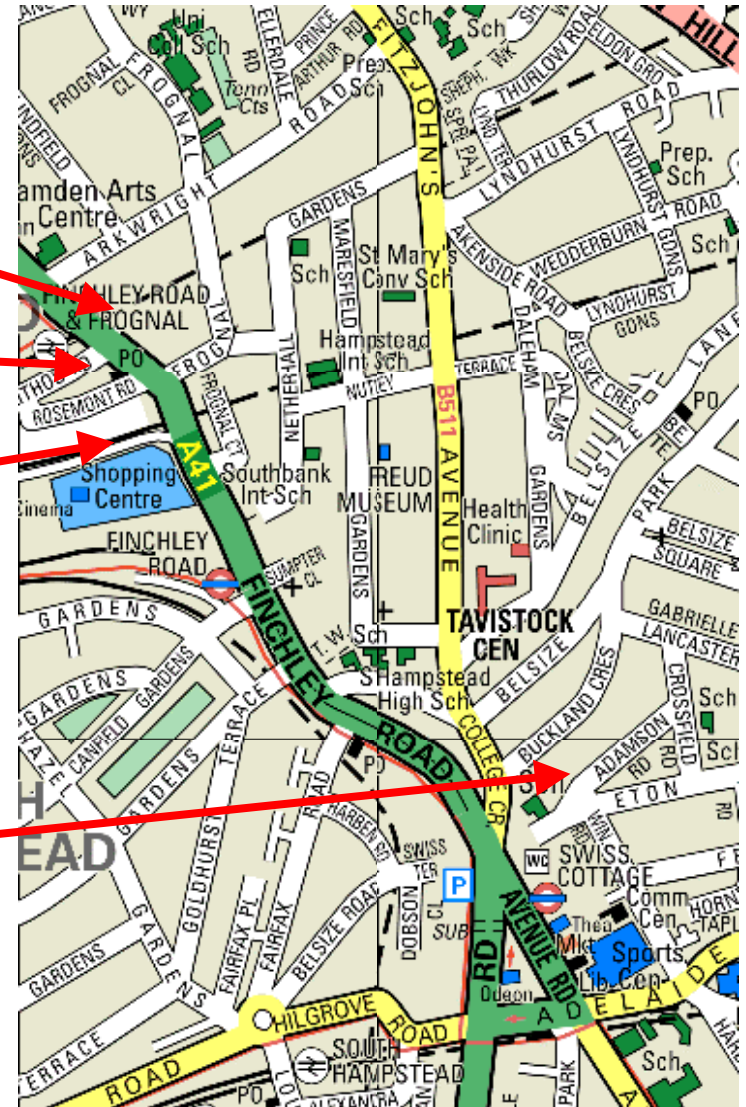

Maps of Local Hotels

Langorf Hotel ****

20 Frognal
London
NW3 6AG
T: 020 7794 4483
F: 020 7435 9055
Web: www.langorfhotel.com/uk

Quality Hotel Hampstead ***

5 Frognal
London
NW3 6AL
T: 020 7794 0101
Email: quality-h@lth-hotels.com

Express by Holiday Inn ***

152-156 Finchley Road
London
NW3 5HS
Reservations: 0870 400 9670
Tel: 020 7433 6666
Fax: 020 7433 6667
Email: reservations@expressbyholidayinnsc.com

Best Western Swiss Cottage Hotel ***

4 Adamson Road
Swiss Cottage
London
NW3 3HP
T: 020 7722 2281
F: 020 7483 4588
Email: reservations@swisscottagehotel.co.uk
Web: www.bw-swisscottage.co.uk

You may get a reduced rate if you say you are attending an event at Central.